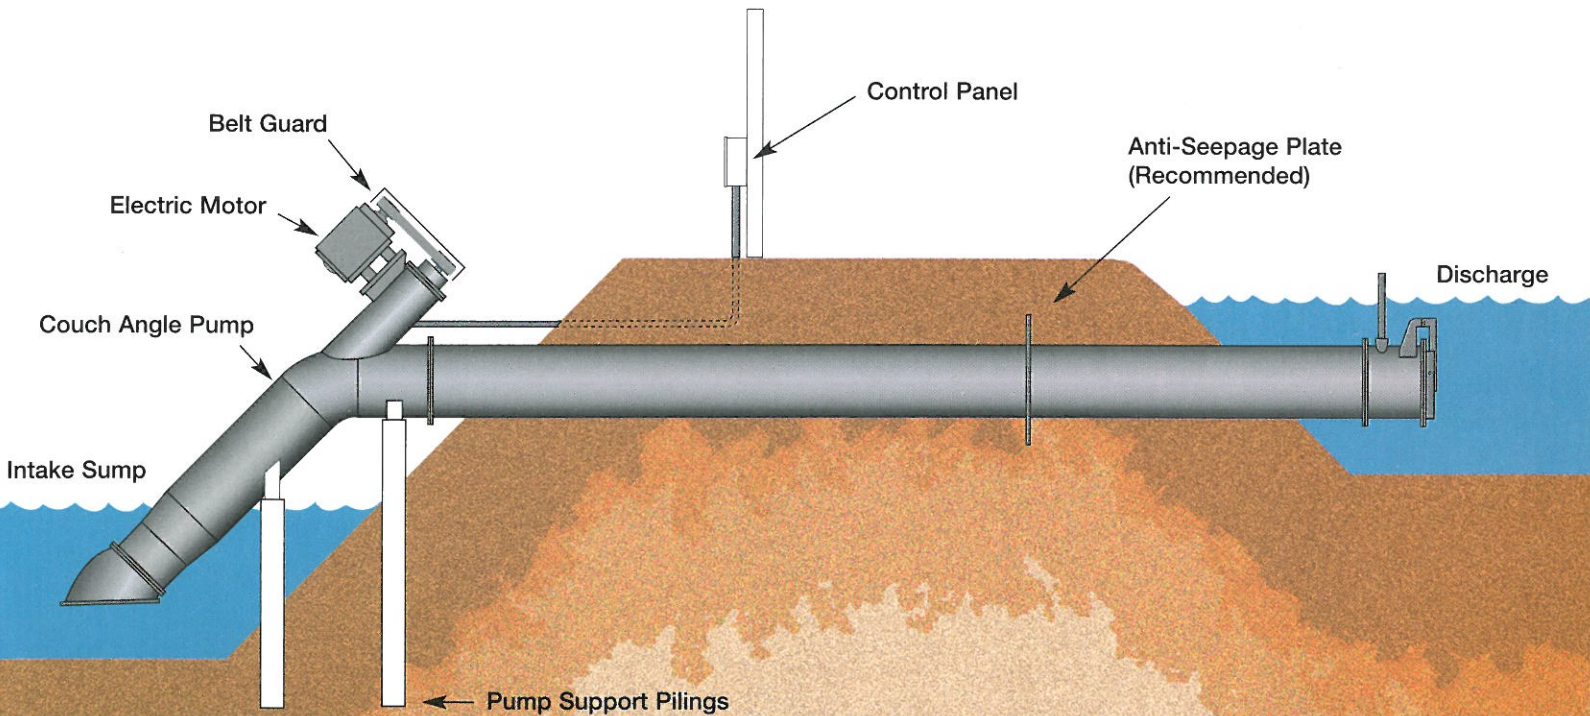

MWI Couch Pump Company

Typical Application For Belt Drive Electric Motor

33 NW 2nd Street, Deerfield Beach, Florida 33441 USA
Phone: (954) 426-1505 • Fax: (954) 426-8938