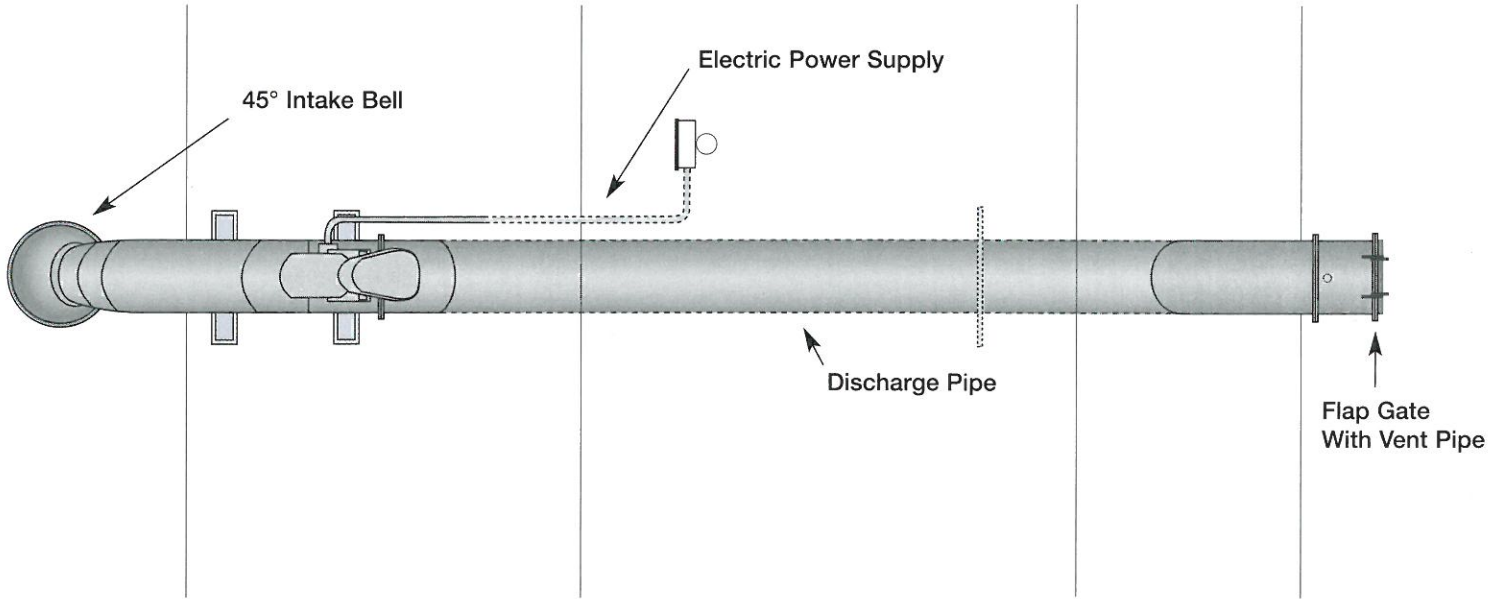

MWI Couch Pump Company

Typical Application For Belt Drive Electric Motor

33 NW 2nd Street, Deerfield Beach, Florida 33441 USA
Phone: (954) 426-1505 • Fax: (954) 426-8938